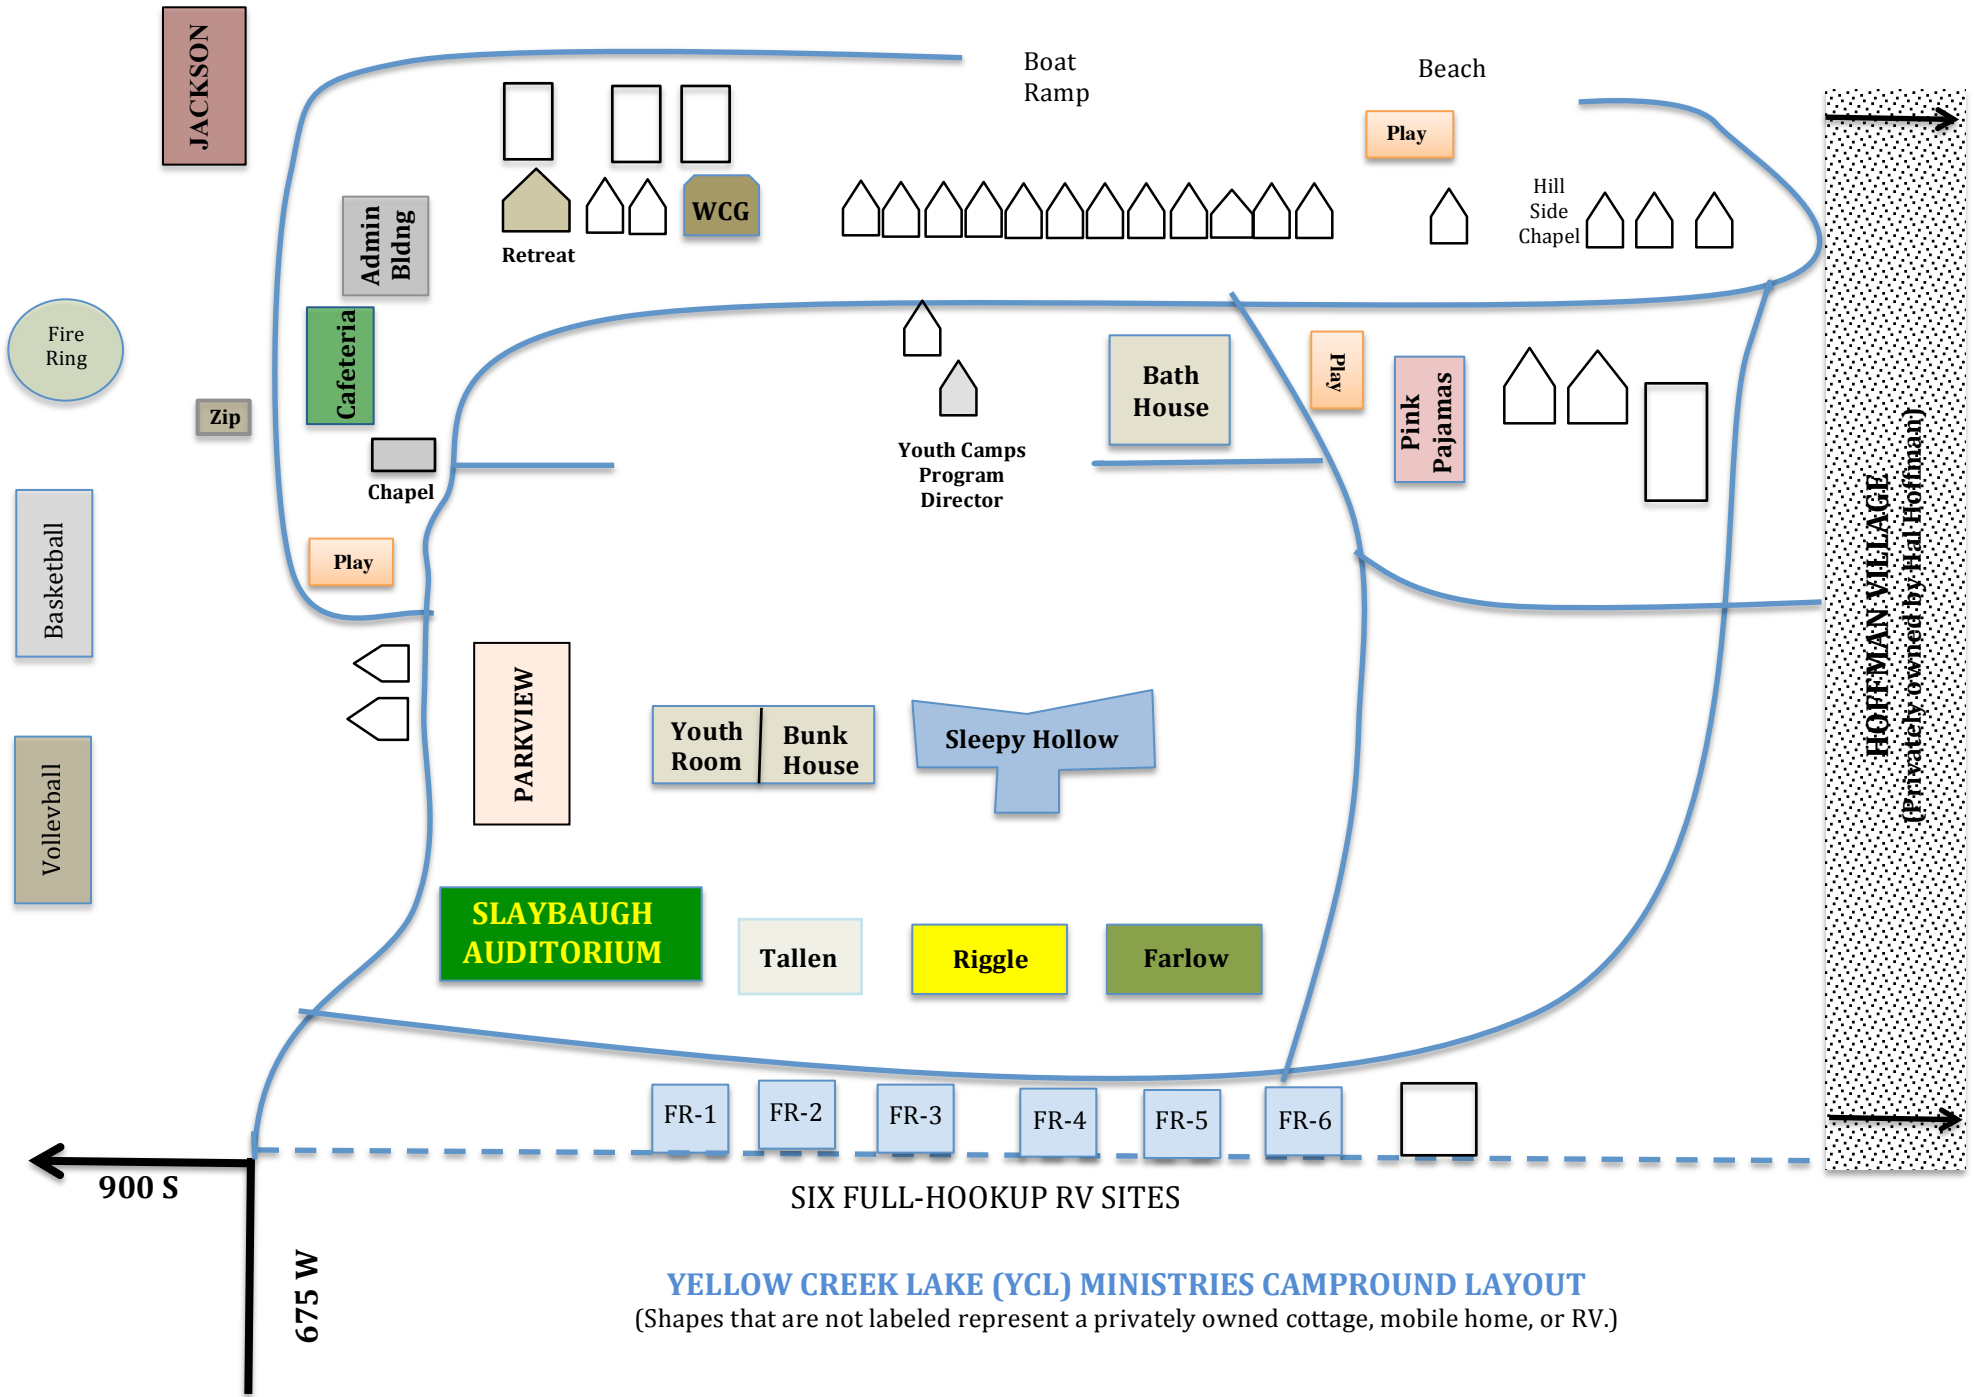

YELLOW CREEK LAKE

**YELLOW CREEK LAKE (YCL) MINISTRIES CAMPGROUND LAYOUT**  
(Shapes that are not labeled represent a privately owned cottage, mobile home, or RV.)